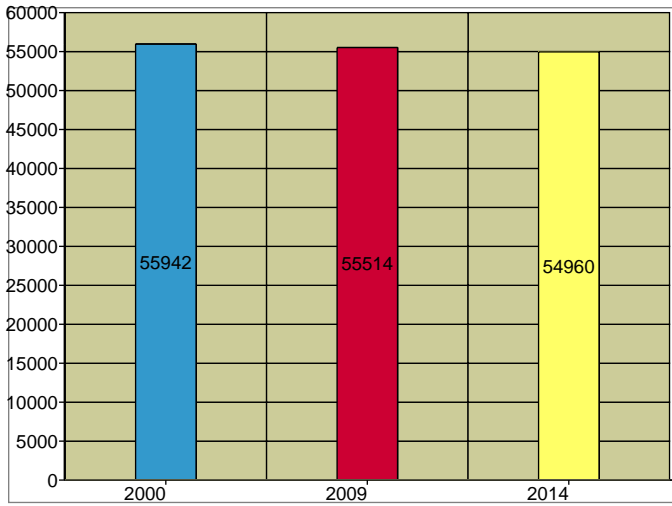

NW Oklahoma

Site Type: Custom Shapes

Households

2009 Households by Income

2009 Population by Age

2009 Owner Occupied HUs by Value

2009 Employed 16+ by Occupation

2009 Population by Race

2009 Percent Hispanic Origin: 5.8%

Source: U.S. Bureau of the Census, 2000 Census of Population and Housing. ESRI forecasts for 2009 and 2014.