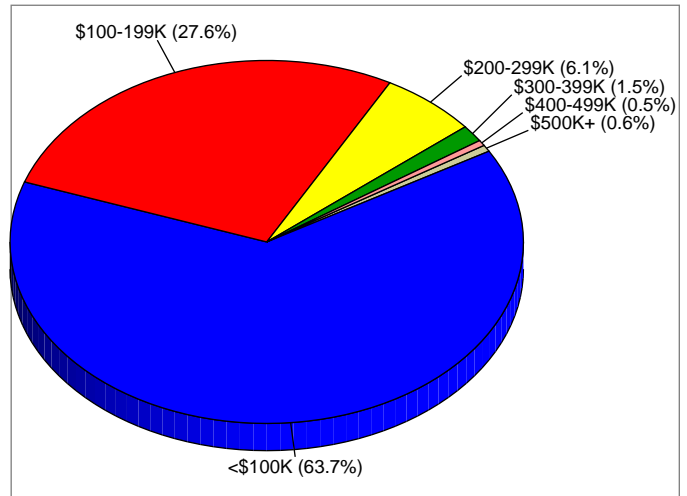

NW Oklahoma

Site Type: Custom Shapes

Households

2009 Households by Income

2009 Population by Age

2009 Owner Occupied HUs by Value

2009 Employed 16+ by Occupation

2009 Population by Race

2009 Percent Hispanic Origin: 5.8%

Source: U.S. Bureau of the Census, 2000 Census of Population and Housing. ESRI forecasts for 2009 and 2014.