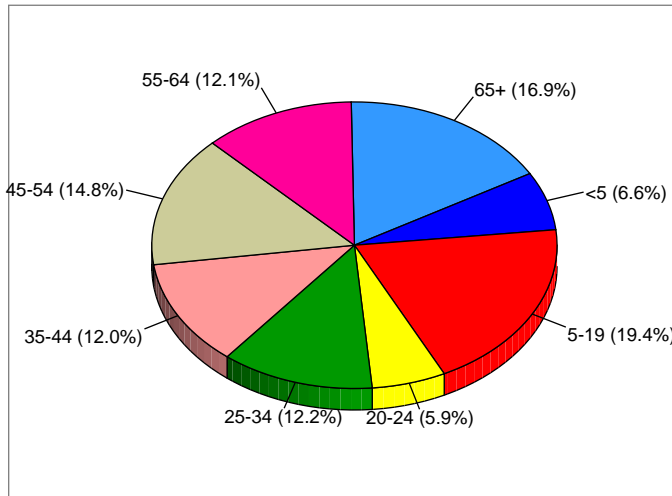

NW Oklahoma

Site Type: Custom Shapes

Households

2009 Households by Income

2009 Population by Age

2009 Owner Occupied HUs by Value

2009 Employed 16+ by Occupation

2009 Population by Race

2009 Percent Hispanic Origin: 5.8%

Source: U.S. Bureau of the Census, 2000 Census of Population and Housing. ESRI forecasts for 2009 and 2014.