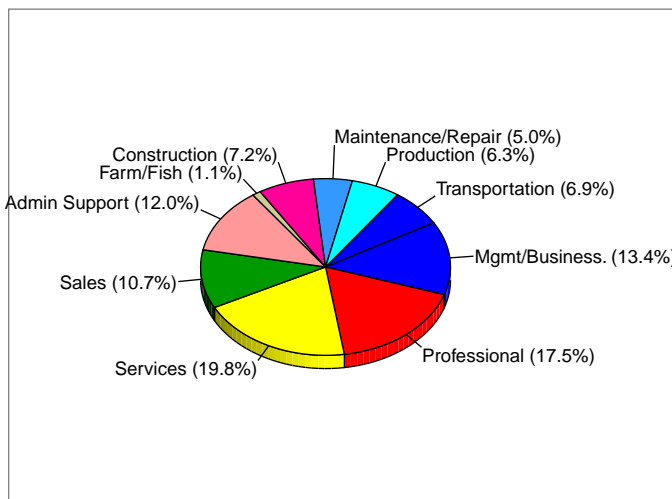

NW Oklahoma

Site Type: Custom Shapes

Households

2009 Households by Income

2009 Population by Age

2009 Owner Occupied HUs by Value

2009 Employed 16+ by Occupation

2009 Population by Race