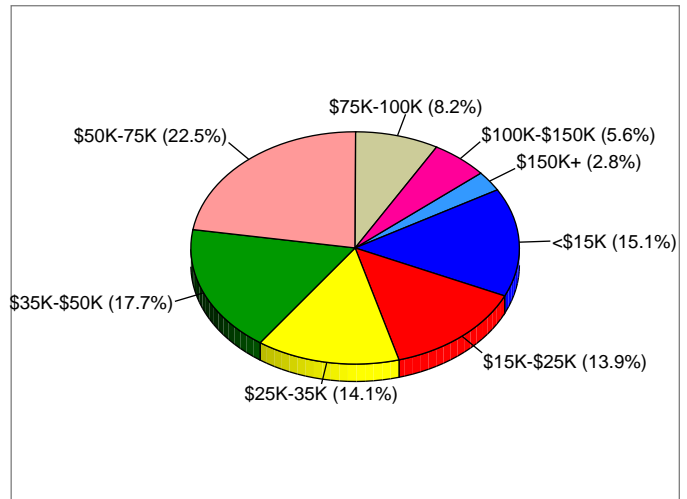

NW Oklahoma

Site Type: Custom Shapes

Households

2009 Households by Income

2009 Population by Age

2009 Owner Occupied HUs by Value

2009 Employed 16+ by Occupation

2009 Population by Race

2009 Percent Hispanic Origin: 5.8%

Source: U.S. Bureau of the Census, 2000 Census of Population and Housing. ESRI forecasts for 2009 and 2014.