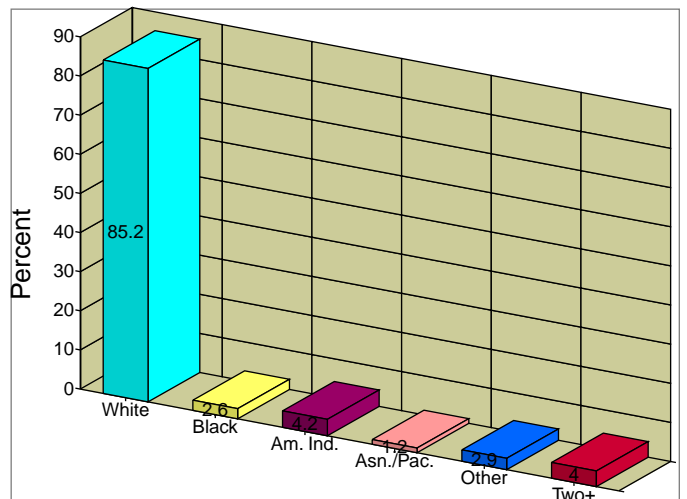

NW Oklahoma

Site Type: Custom Shapes

Households

2009 Households by Income

2009 Population by Age

2009 Owner Occupied HUs by Value

2009 Employed 16+ by Occupation

2009 Population by Race

2009 Percent Hispanic Origin: 5.8%

Source: U.S. Bureau of the Census, 2000 Census of Population and Housing. ESRI forecasts for 2009 and 2014.